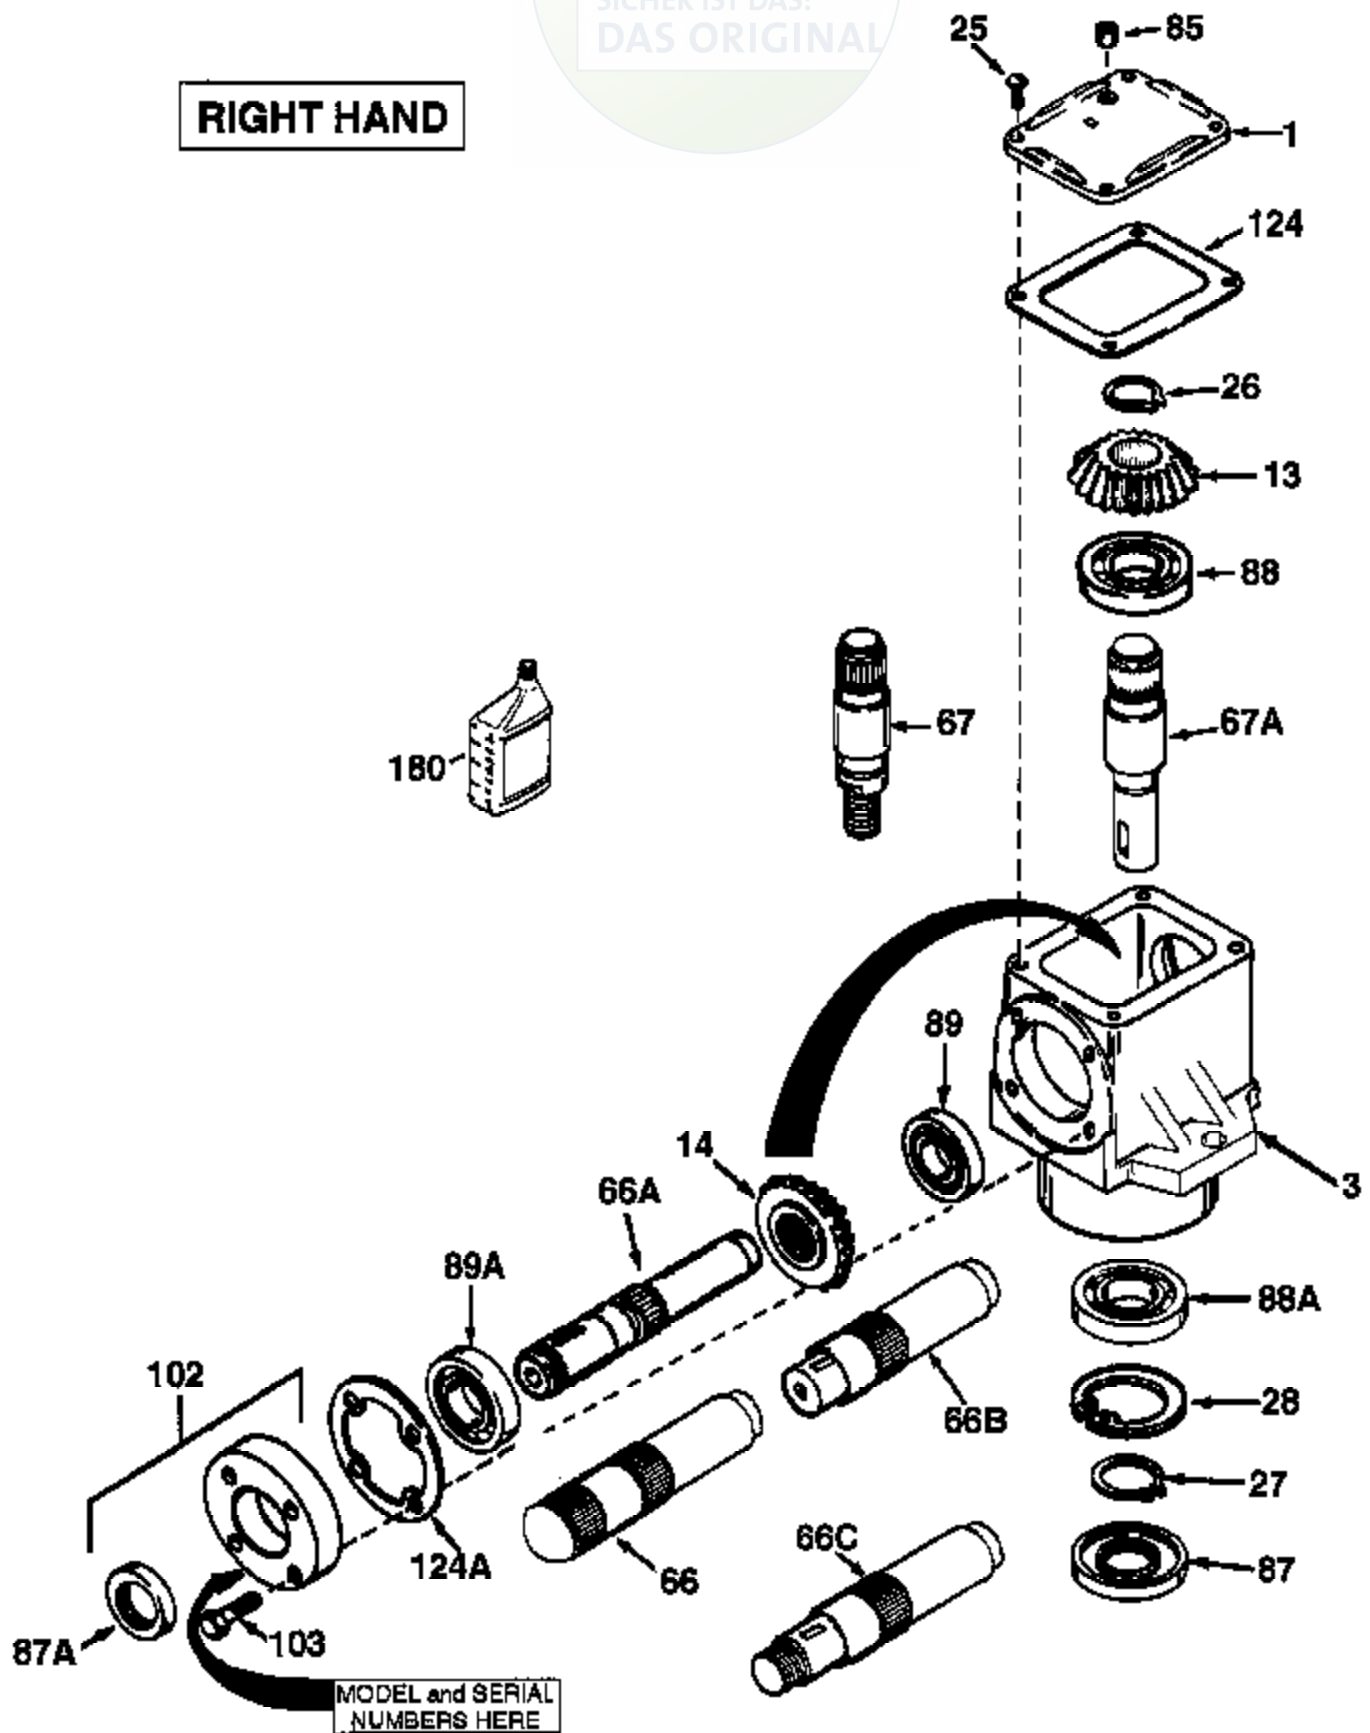

# JOIST

SICHER IST DAS:  
DAS ORIGINAL

**RIGHT HAND**

Ref #	Part Number	Qty	Description
1	772067	1	Right Angle Drive Head Cover
3	770112	1	Right Angle Drive Housing
13	778101A	1	Bevel Gear (17 teeth-steel)
14	778210A	1	Bevel Gear (17 teeth-steel)
25	792025	4	Screw 10-24 x 1/2"
26	788018	1	Retaining Ring
66A	776433	1	Input Shaft
67A	776432	1	Output Shaft
85	792039	1	Pipe Plug 1/8-27
87A	788031	1	Oil Seal 7/8"
87	788082	1	Oil Seal
88A	780177	1	Ball Bearing .9838 ID
88	780034	1000-1000-079	Ball Bearing .8745 ID
89A	780034	Peerless	Ball Bearing .8745 ID
89	780024	1	Ball Bearing .7495 ID
102	786029	1	Retainer Cap & Seal (Incl. 87A & 103)
103	792026	4	Bolt 1/4-20 x 7/8"
124	788028	1	Gasket
124A	788030B	1	Retainer Gasket
180	730229A	1	Gear Oil 80W90